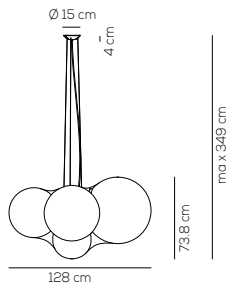

kg 15 m³ 0,700

CLOUDY / DRIVER INCLUDED

Type	Article	Colours	Finishings	Source
SP	CLOUDY	BC white	XX white	LED 92W - diffused beam 3000K*, 2700K

IP20 CRI>90 dimmable 0/1-10V or Push 110-240VAc **LED** ~7602 lm* ~83 lm/W*

example composition code SP CLOUDY BC XX LED

F This luminaire contains a light source with the energy class F.

CUSTOMER _____ NOTES _____

SP CLOUDY __ XX LED

NOTICE: Luminous flux (lm) and efficacy (lm/W) for all LED luminaires is estimated based on nominal ratings of the LED sources. Technical data could be subject to alteration without notice. Axo Light does not provide legal guarantee for the accuracy of this data sheet.