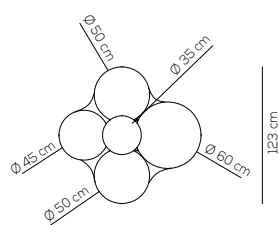

kg 15 m³ 0,700

CLOUDY / DRIVER INCLUDED

Type	Article	Colours	Finishings	Source
SP	CLOUDY	BC white	XX white	LED 92W - diffused beam 3000K*, 2700K

IP20 CRI>90 dimmable 0/1-10V or Push 110-240VAc **LED** ~7602 lm* ~83 lm/W*